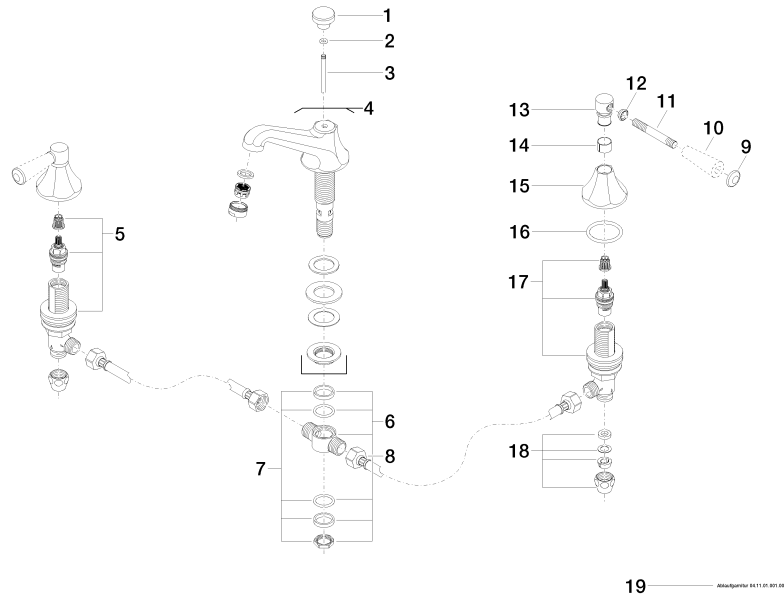

ST 010 107 7370

- 135mm projection
- fixed spout
- circular, air-enriched flow
- height of mixer 72 mm
- height up to aerator 40 mm
- hole diameter valve 32 mm
- hole diameter spout 35 mm
- without rosette
- 2x 1/2" x 1/2" high pressure hose
- max. flow 7 l/min
- lead-free
- This product can help a building meet the requirements of Green Building Rating Systems, e.g. LEED®, BREEAM®, DGNB

ST 010 107 7370

mm [inches]

**Flow rate chart**

**Certificates**

GDV\_0400288.      LGA\_8027.

ST 010 107 7370

Parts for other finishes can be found here: [Chrome](#)

**Spare parts list**

No.	Item Number	Name	Quantity used	Delivery time
1	09 20 36 030-09	handle	1	40
2	90 14 10 062 00 90	seal	1	2
3	09 31 09 004-09	pull-rod	1	40
4	13 700 380-09	spout	1	40
5	90 17 11 040 51 90	side panel	1	2
6	90 17 11 020 10 90	distributor	1	2
7	90 23 10 012 00 90	gasket kit	1	2
8	04 30 04 096 00 90	hose	2	2
9	09 30 30 062-09	screw	2	40
10	11 170 370-09	MADISON Lever insert - Durabronss (23kt Gold)	2	40
11	09 28 22 013 90	pipe	2	2
12	09 20 37 001-09	handle	2	40
13	09 20 82 000-09	handle	2	40
14	90 18 40 041 00 90	sleeve	2	2
15	09 27 37 014-09	rosette	2	40
16	90 14 10 043 00 90	seal	2	2
17	90 17 11 040 50 90	side panel	1	2
18	90 23 30 040 00-09	threaded connector	2	40
19	90 11 01 001 00-09	pop-up waste	1	40