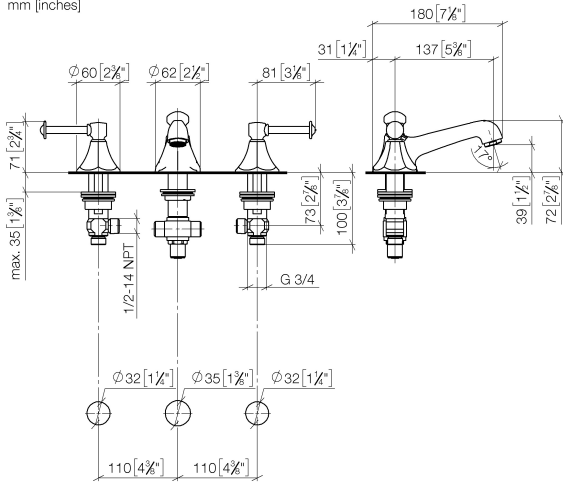

ST 010 107 7370

- 135mm projection
- fixed spout
- circular, air-enriched flow
- height of mixer 72 mm
- height up to aerator 40 mm
- hole diameter valve 32 mm
- hole diameter spout 35 mm
- without rosette
- 2x 1/2" x 1/2" high pressure hose
- max. flow 7 l/min
- lead-free
- This product can help a building meet the requirements of Green Building Rating Systems, e.g. LEED®, BREEAM®, DGNB

ST 010 107 7370

mm [inches]

**Flow rate chart**

**Certificates**

GDV\_0400288.      LGA\_8027.

ST 010 107 7370

Parts for other finishes can be found here: [Chrome](#)

**Spare parts list**

No.	Item Number	Name	Quantity used	Delivery time
1	09 20 36 030-09	handle	1	40
2	90 14 10 062 00 90	seal	1	2
3	09 31 09 004-09	pull-rod	1	40
4	13 700 380-09	spout	1	40
5	90 17 11 040 51 90	side panel	1	2
6	90 17 11 020 10 90	distributor	1	2
7	90 23 10 012 00 90	gasket kit	1	2
8	04 30 04 096 00 90	hose	2	2
9	09 30 30 062-09	screw	2	40
10	11 170 370-09	MADISON Lever insert - Durabronss (23kt Gold)	2	40
11	09 28 22 013 90	pipe	2	2
12	09 20 37 001-09	handle	2	40
13	09 20 82 000-09	handle	2	40
14	90 18 40 041 00 90	sleeve	2	2
15	09 27 37 014-09	rosette	2	40
16	90 14 10 043 00 90	seal	2	2
17	90 17 11 040 50 90	side panel	1	2
18	90 23 30 040 00-09	threaded connector	2	40
19	90 11 01 001 00-09	pop-up waste	1	40